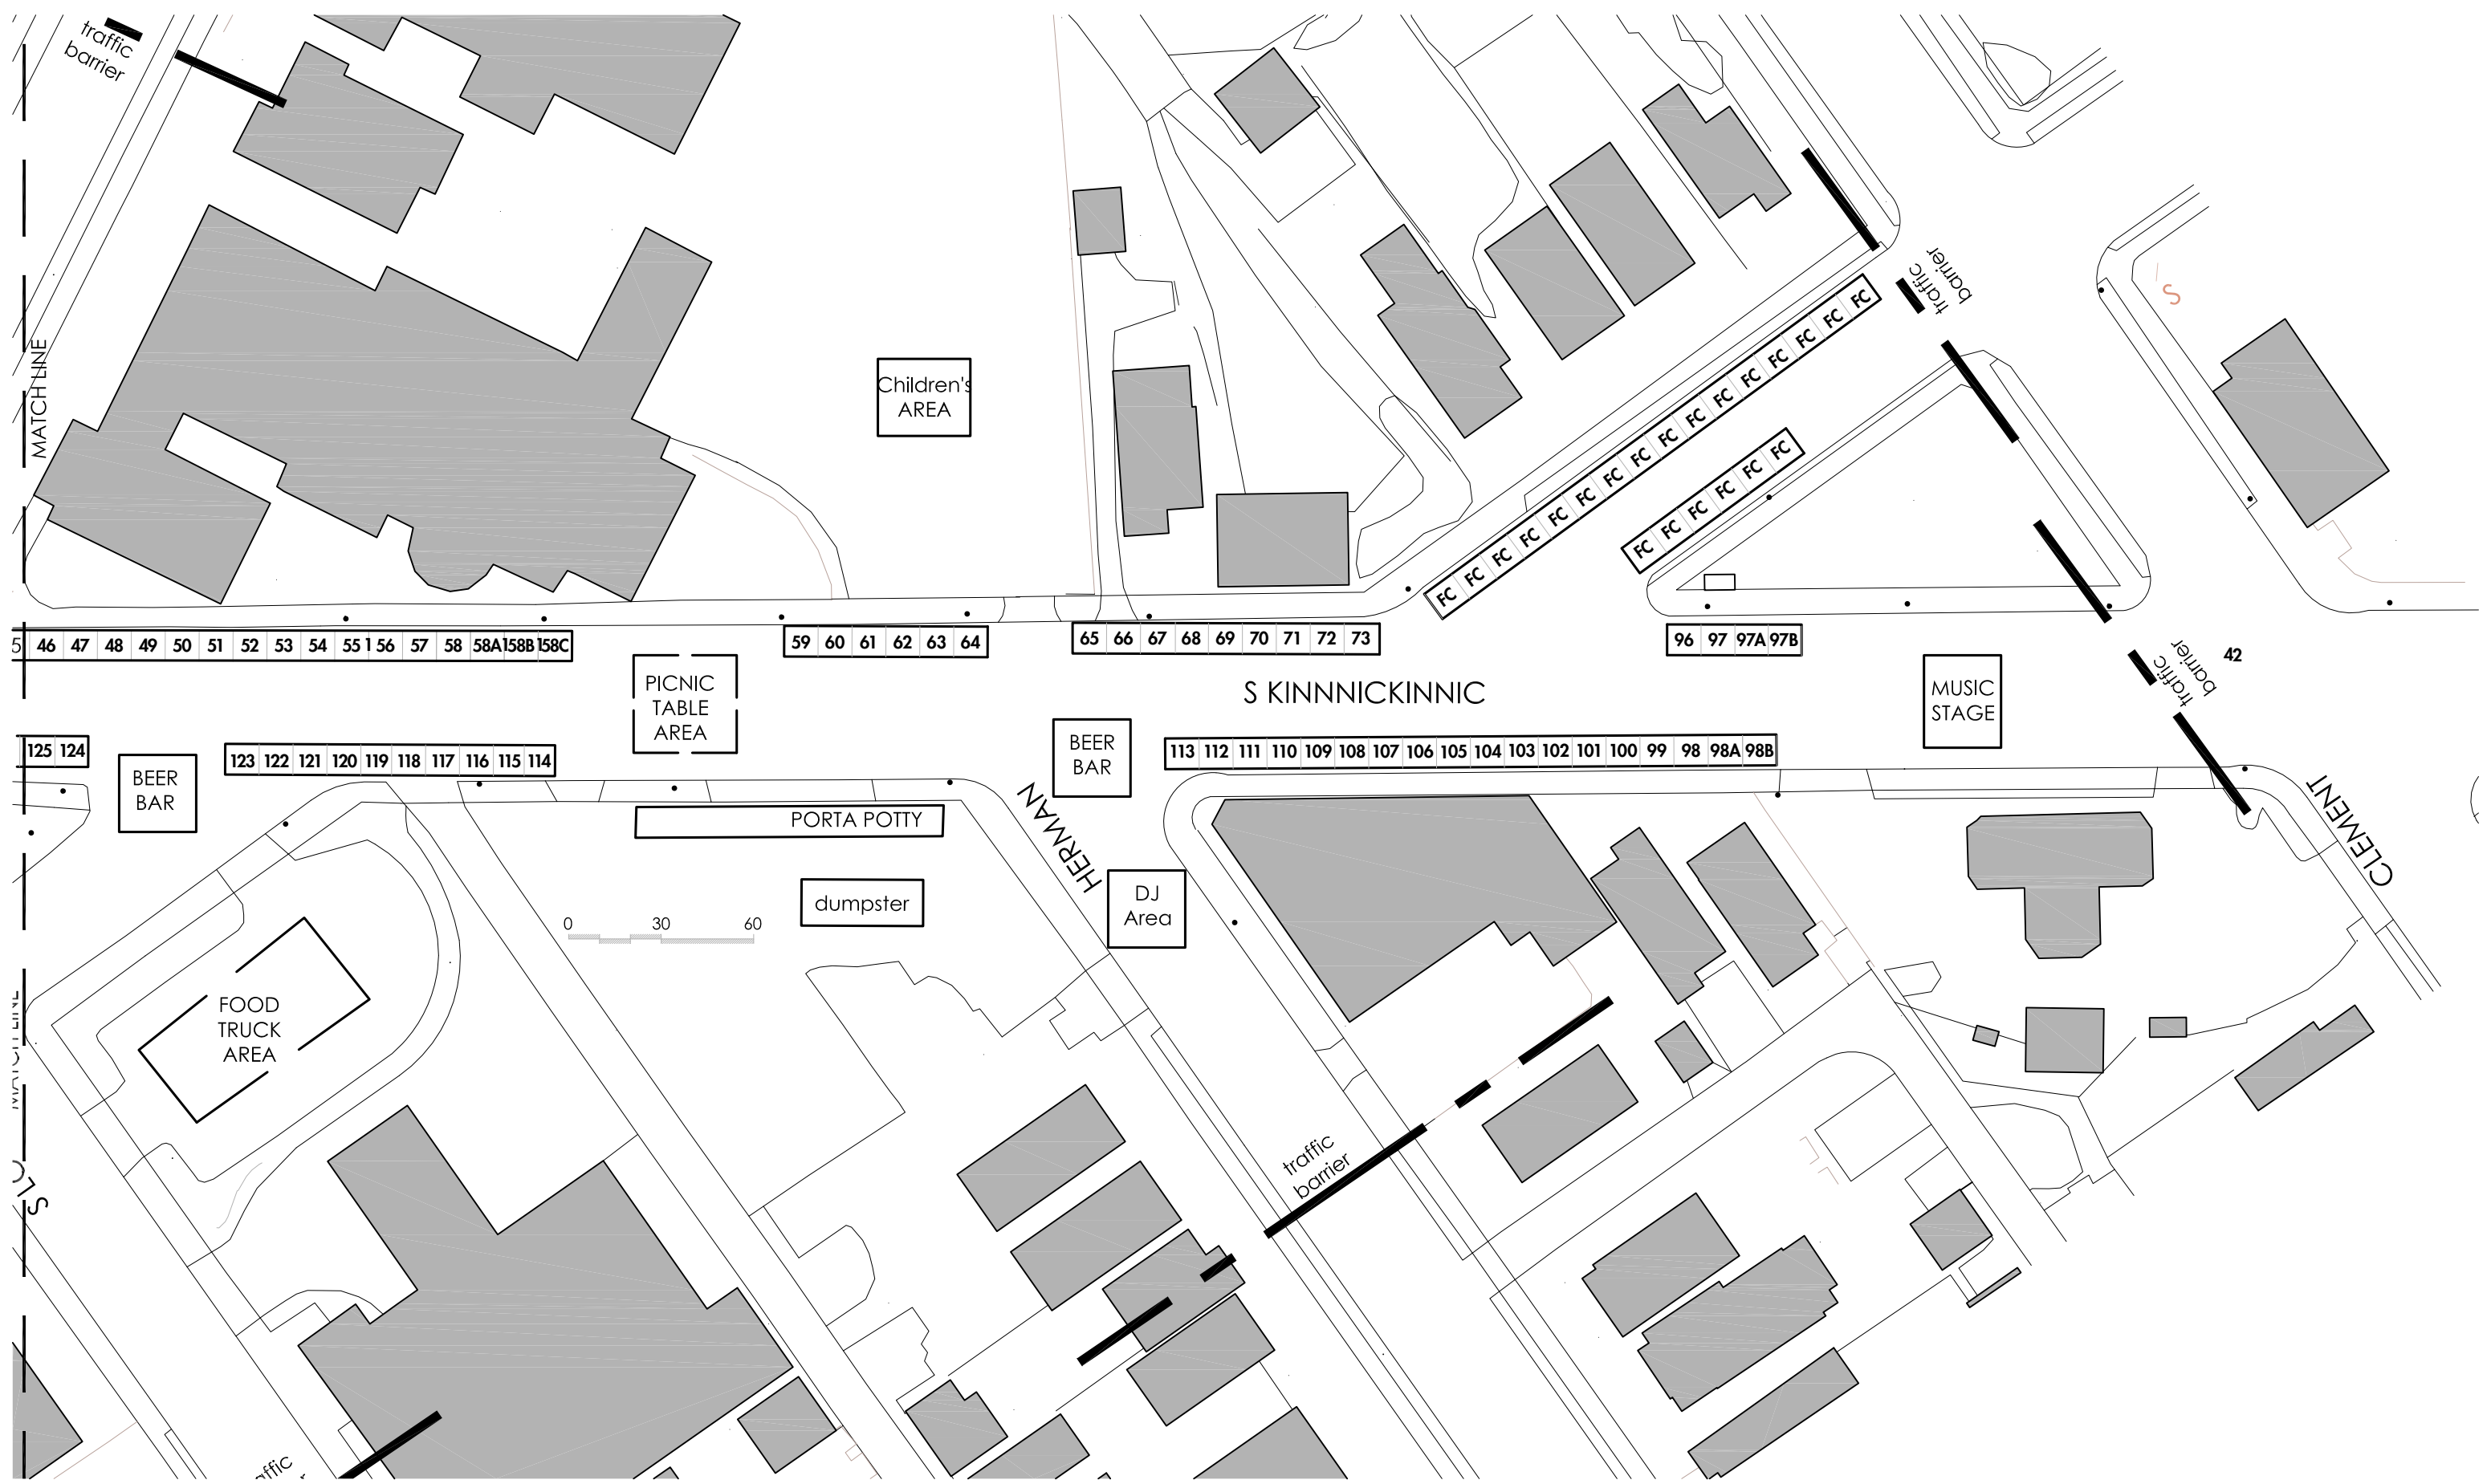

BAY VIEW BASH MASTER PLAN

09-03-15
 1:50 © 11X17, NTS © 8X11

SHEET ONE

BAY VIEW BASH MASTER PLAN

09-03-15
 1:50 © 11X17, NTS © 8X11